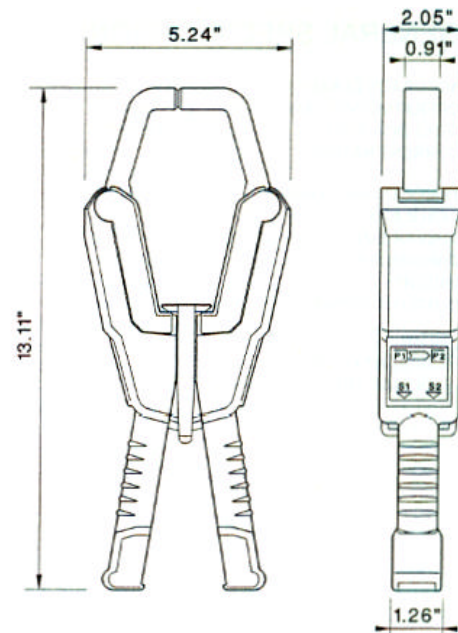

# AC CURRENT CLAMPS

## GENERAL SPECIFICATIONS

**ACCURACY CLASS:** 1%  
**OPERATING VOLTAGE:** 600 VOLTS MAX.  
**ISOLATION TEST:** 5.55 kV -1 MINUTE  
**CURRENT RATING:** FULL SCALE . CONTINUOUS  
 100% OVERRANGE -3 MINUTES  
**TEMPERATURE RANGE:** -10 to +50 Deg. C  
**WEIGHT:** 3.5 lb  
**OUTPUT TERMINALS:** 4mm Safety Terminals  
 Cable . Optional  
  
**CABLE OPENING:** 2.76"  
**BUSBAR OPENING:** 5.20" x1.3" or 4.0" x 1.8  
**DIMENSIONS:** 5.2" x 13.2" x 2"  
  
**COLOR:**  
**CURRENT OUTPUT:** Gray  
**VOLTAGE OUTPUT:** Blue