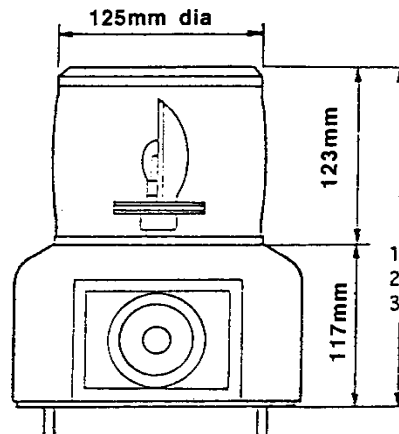

**SPECIFICATIONS**

OPERATING VOLTAGE  
110Vac  
LIGHT SOURCE  
Replaceable Bulb, 25W  
CURRENT CONSUMPTION  
0.22A  
MOUNTING  
Base  
LENS ROTATION  
150RPM  
AUDIO  
Warning 90 db

**DIMENSIONS**

**ORDERING INFORMATION**

**DIMENSIONS**

**FEATURES**

- 105 Decibel Selectable Alarm or Melody Audio
- 25W Bulb, Large Reflector Surface
- Ideal for Noisy Industrial Locations
- 1, 2 or 3 Light Models
- Long Distance Viewing/Hearing
- Large 5" Diameter Lens

**OVERALL HEIGHT**  
1 light model: 240mm  
2 light model: 363mm  
3 light model: 486mm

**SPECIFICATIONS**

OPERATING VOLTAGE  
110Vac  
LIGHT SOURCE  
Replaceable Bulb, 25W  
CURRENT CONSUMPTION  
2.08A  
MOUNTING  
Base  
LENS ROTATION  
150RPM  
AUDIO  
Selectable;  
Warning 105 db,  
Melody 70 db