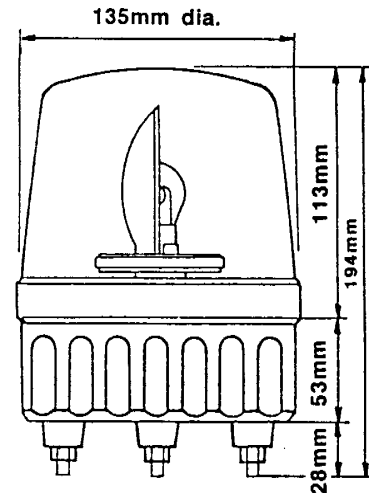

**Model R135**  
Magnum Size  
Rotating or Rotating  
W/Buzzer

**FEATURES**

- Rotating Light or Rotating Light With Audio
- Long Distance Viewing
- Ideal for Large Machines, Construction Sites, Parking Systems, Etc.
- Large 5" Diameter Dome Lens
- Easy to Clean, Smooth Dome Lens

**SPECIFICATIONS**

OPERATING VOLTAGE  
110Vac  
LIGHT SOURCE  
Replaceable Bulb, 25W  
CURRENT CONSUMPTION  
0.22A  
MOUNTING  
Base  
LENS ROTATION  
150RPM  
AUDIO  
Warning 90 db

**DIMENSIONS**

**ORDERING INFORMATION**

**DIMENSIONS**

**FEATURES**

- 105 Decibel Selectable Alarm or Melody Audio
- 25W Bulb, Large Reflector Surface
- Ideal for Noisy Industrial Locations
- 1, 2 or 3 Light Models
- Long Distance Viewing/Hearing
- Large 5" Diameter Lens

**OVERALL HEIGHT**  
1 light model: 240mm  
2 light model: 363mm  
3 light model: 486mm

**SPECIFICATIONS**

OPERATING VOLTAGE  
110Vac  
LIGHT SOURCE  
Replaceable Bulb, 25W  
CURRENT CONSUMPTION  
2.08A  
MOUNTING  
Base  
LENS ROTATION  
150RPM  
AUDIO  
Selectable;  
Warning 105 db,  
Melody 70 db