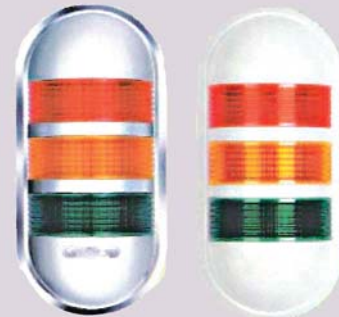

TOWER LIGHTS

IP 65

Buzzer
85dB/m

PWE Series

Ø40mm

Steady and Flashing Models

- 90x194x40mm Low profile
- Chrome or beige-colored body
- High intensity LED / Wide viewing angle
- Mounting: wall mounted, vertical or horizontal
- Vibration and moisture resistant
- One to three light stacks
- Colors available: green, red & yellow
- Buzzer available 85dB
- IP 65
- Wire leads

| Stacks | Steady | Steady/Buzzer | Flashing | Flashing/Buzzer | Voltage | Current Draw |
|----------|-------------|---------------|--------------|-----------------|-----------|--------------|
| 1 Stacks | PWE-102-R | PWEB-102-R | PWEF-102-R | PWEZ-102-R | 24VAC/VDC | 28mA |
| | PWE-110-R | PWEB-110-R | PWEF-110-R | PWEZ-110-R | 90-240VAC | 30mA |
| 2 Stacks | PWE-202-RG | PWEB-202-RG | PWEF-202-RG | PWEZ-202-RG | 24VAC/VDC | 28mA |
| | PWE-210-RG | PWEB-210-RG | PWEF-210-RG | PWEZ-210-RG | 90-240VAC | 30mA |
| 3 Stacks | PWE-302-RYG | PWEB-302-RYG | PWEF-302-RYG | PWEZ-302-RYG | 24VAC/VDC | 28mA |
| | PWE-310-RYG | PWEB-310-RYG | PWEF-310-RYG | PWEZ-310-RYG | 90-240VAC | 30mA |