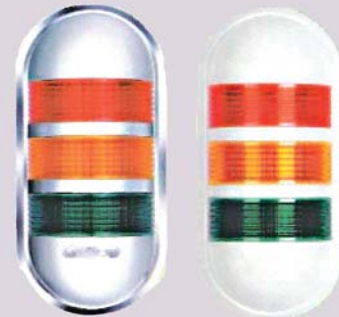

TOWER LIGHTS

IP 65

Buzzer
85dB/m

PWE Series

Ø40mm

Steady and Flashing Models

- 90x194x40mm Low profile
- Chrome or beige-colored body
- High intensity LED / Wide viewing angle
- Mounting: wall mounted, vertical or horizontal
- Vibration and moisture resistant
- One to three light stacks
- Colors available: green, red & yellow
- Buzzer available 85dB
- IP 65
- Wire leads

Stacks	Steady	Steady/Buzzer	Flashing	Flashing/Buzzer	Voltage	Current Draw
1 Stacks	PWE-102-R	PWEB-102-R	PWEF-102-R	PWEZ-102-R	24VAC/VDC	28mA
	PWE-110-R	PWEB-110-R	PWEF-110-R	PWEZ-110-R	90-240VAC	30mA
2 Stacks	PWE-202-RG	PWEB-202-RG	PWEF-202-RG	PWEZ-202-RG	24VAC/VDC	28mA
	PWE-210-RG	PWEB-210-RG	PWEF-210-RG	PWEZ-210-RG	90-240VAC	30mA
3 Stacks	PWE-302-RYG	PWEB-302-RYG	PWEF-302-RYG	PWEZ-302-RYG	24VAC/VDC	28mA
	PWE-310-RYG	PWEB-310-RYG	PWEF-310-RYG	PWEZ-310-RYG	90-240VAC	30mA